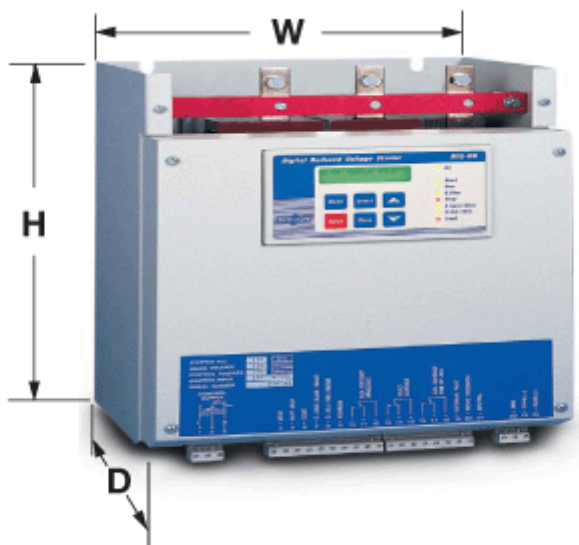

Data Sheet

Article number: 761541800

Description: Softstarter RVS-DN 1800
950kW 1800A 3x400V IP00 Digital

Measures

D	= 370.0
Description	= Size E
H	= 1100.0
W	= 723.0
Weight	= 178.00